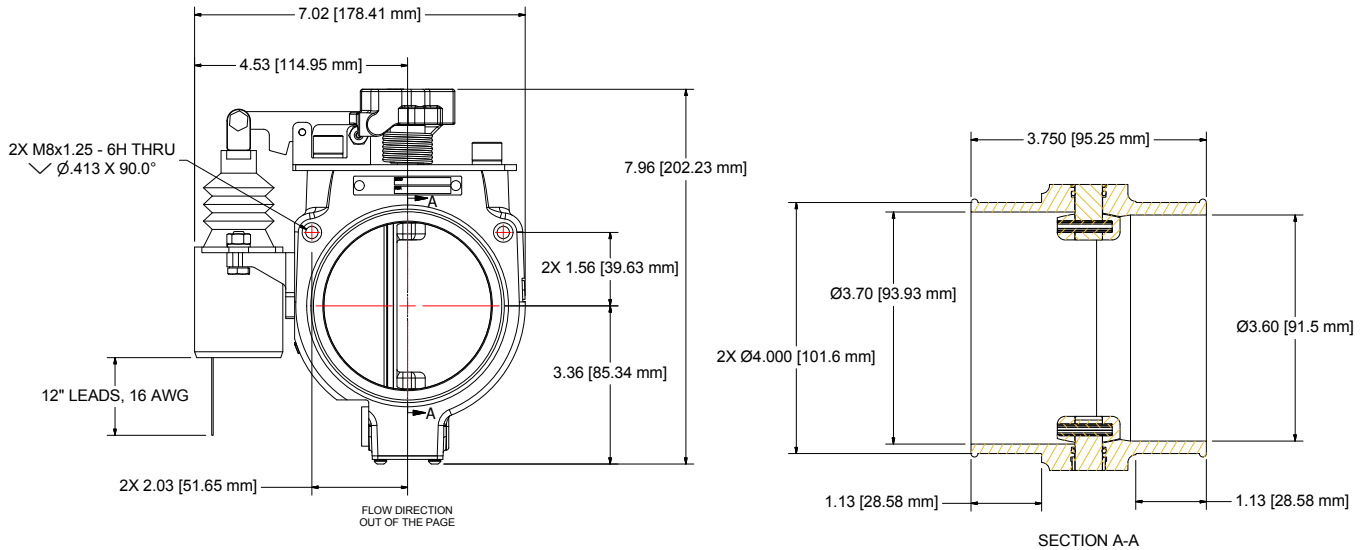

The compact butterfly design is also available in 2" and 3". Additionally, we offer custom configurations to fit your specific applications, with a variety of different types of valves ranging in size from 1" to 14".

Dimensions

Specifications

Standard materials	Valve body	Aluminum
	Sealing element	Aluminum disc/Viton seal
	Seals	Viton/Silicone
	Actuator assembly	Stainless steel/aluminum
Net weights (including actuator)	Standard solenoid actuated	5.5 lbs (2.5 kg)
Intake air temp range	Standard valve	-40°F to 257°F (-40°C to 125°C)
Ambient air temp range	Standard valve	-40°F to 257°F (-40°C to 125°C)
Electric solenoid actuation (standard solenoid)	Nominal 12 VDC power requirement	48 amp pull in
	Cycle rate	4 activations per minute